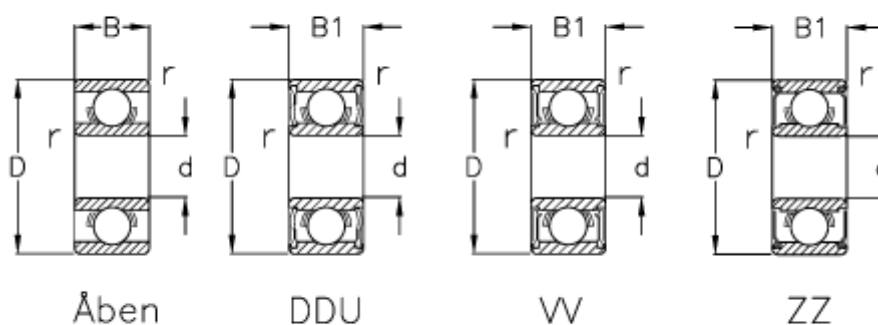

Data Sheet

Article number: 570403004004

Description: NSK Bearing 623 ZZ shielded
d=3 D=10 B=4

Measures

B	= 4	Max rpm ZZ-WW = 50000
B1	= 4	r min = 0.15
d	= 3	Type = 623
D	= 10	
Load Cor (N)	= 218	
Load Cr (N)	= 630	
Max rpm DD	= -	
Max rpm open	= 60000	